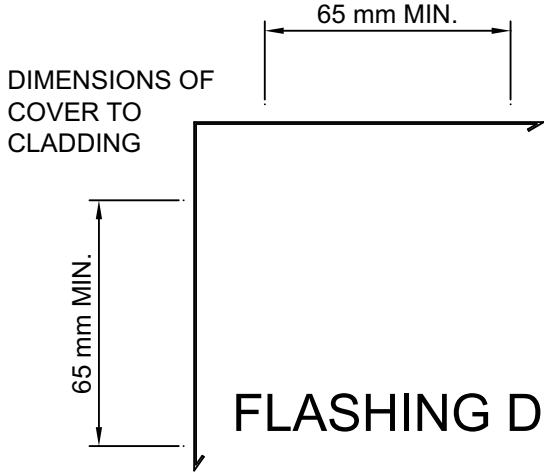

H3.1 PINUS RADIATA  
 ENVIRA INTERNAL BOX  
 50mm MIN COVER TO  
 WEATHERBOARDS

ENVIRA RUSTICATED  
 WEATHERBOARDS -  
 PROFILE TO NZS 3617

ENVIRASCRIBE -  
 PRECUT

WALL UNDERLAY

**FLASHING DIMENSIONS**